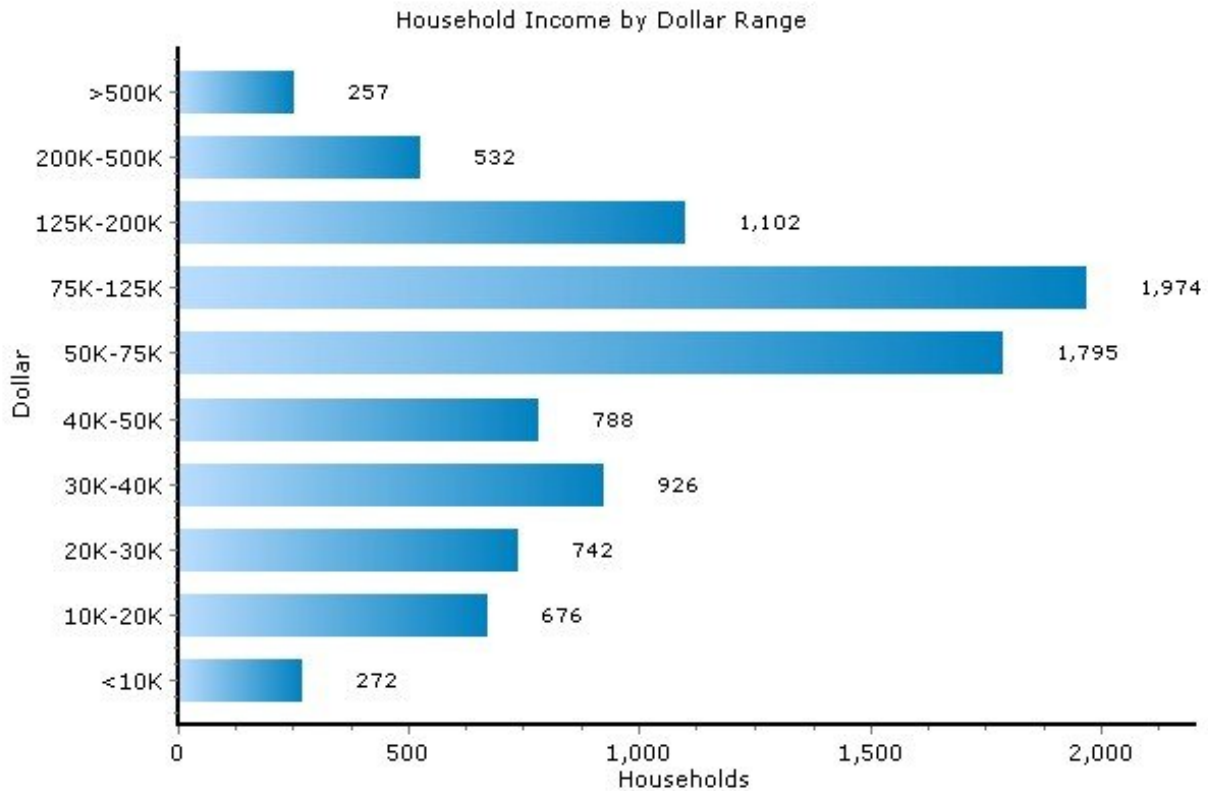

Population

44116, Rocky River, Ohio

Population	44116	Ohio
Population	19,504	11,511,691
Population Density (people/mile)	4,147	257
Population Growth	-4.0%	1.0%
Male	8,789	5,613,803
Female	10,715	5,897,888
Median Age	44.79	37.01

colleen@colleenrock.com

<http://www.TheRockGroup.us.com>

Income

44116, Rocky River, Ohio

Income	44116	Ohio
Median Household Income	\$64,213	\$51,305
Average Household Income	\$80,491	\$60,167
Average Income Change (since 2000)	23.0%	25.0%
Per Capita Income	\$38,261	\$24,359
Sales Tax Rate	7.8%	
Sales Tax Type	PL	
Median Disposable Income	\$53,210	\$43,369