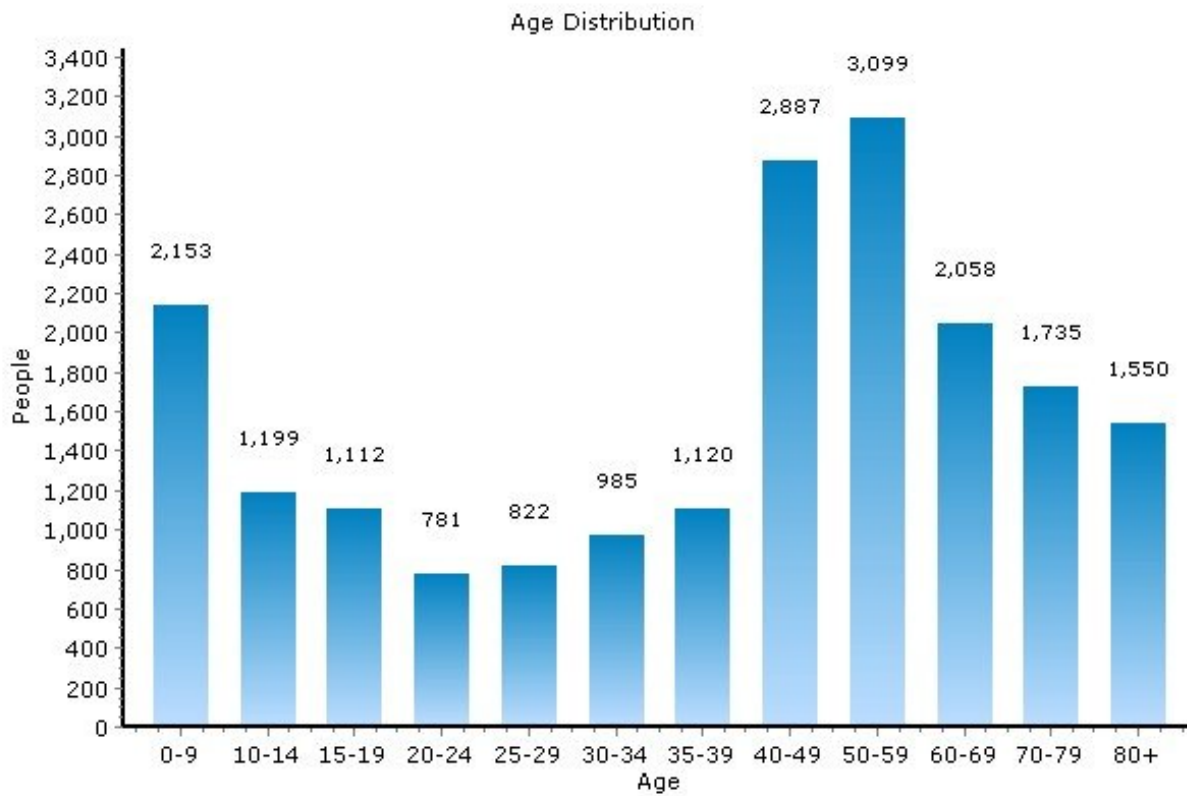

Population

44116, Rocky River, Ohio

Population	44116	Ohio
Population	19,504	11,511,691
Population Density (people/mile)	4,147	257
Population Growth	-4.0%	1.0%
Male	8,789	5,613,803
Female	10,715	5,897,888
Median Age	44.79	37.01