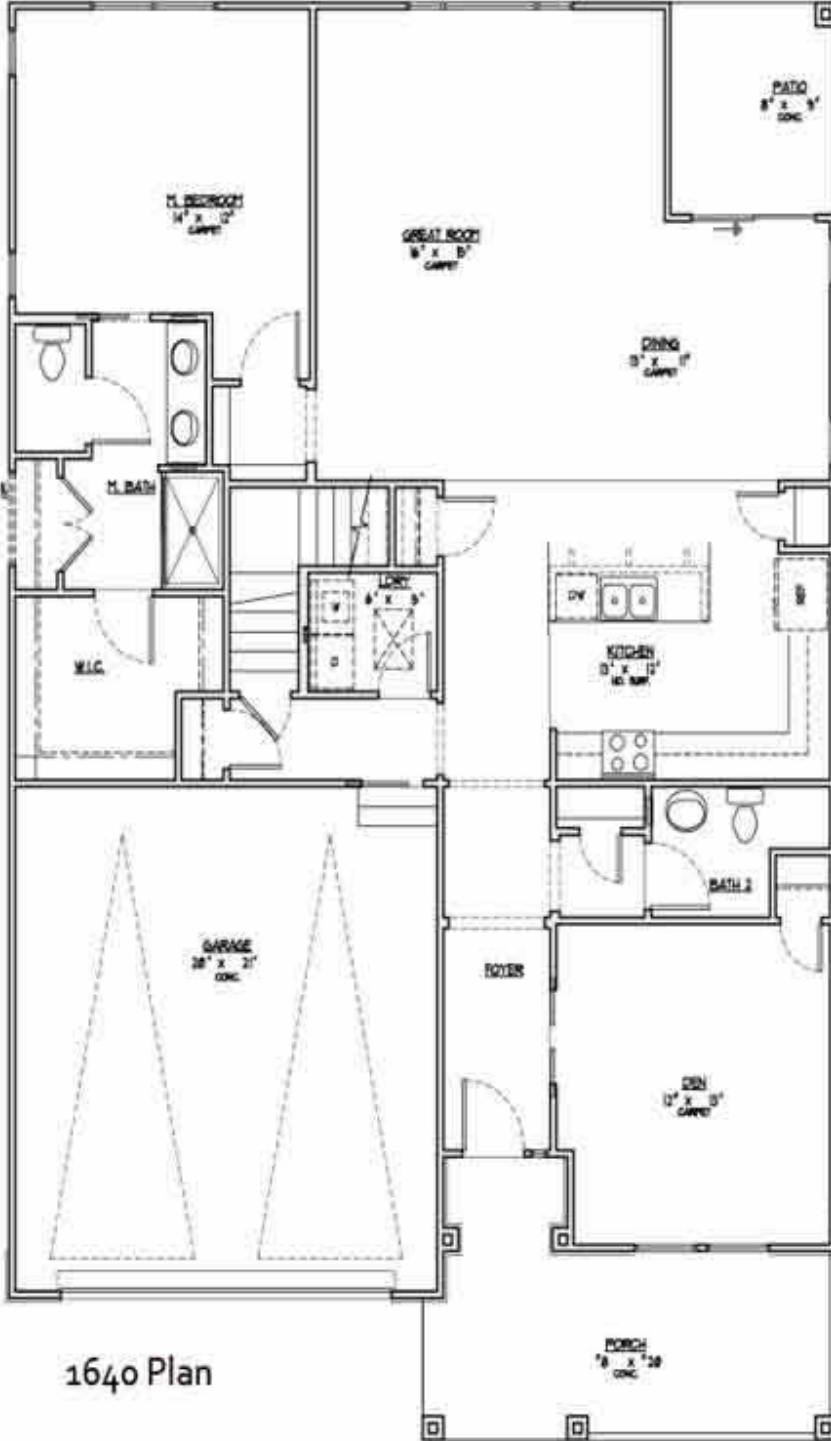

The Hamlets of Rocky River

The Essex

1,640 square feet

Second Floor 500 sq ft (optional)

thehamletsorockyriver.com

For more information, please contact Colleen Rock at 440.895.1111 or colleen@colleenrock.com.