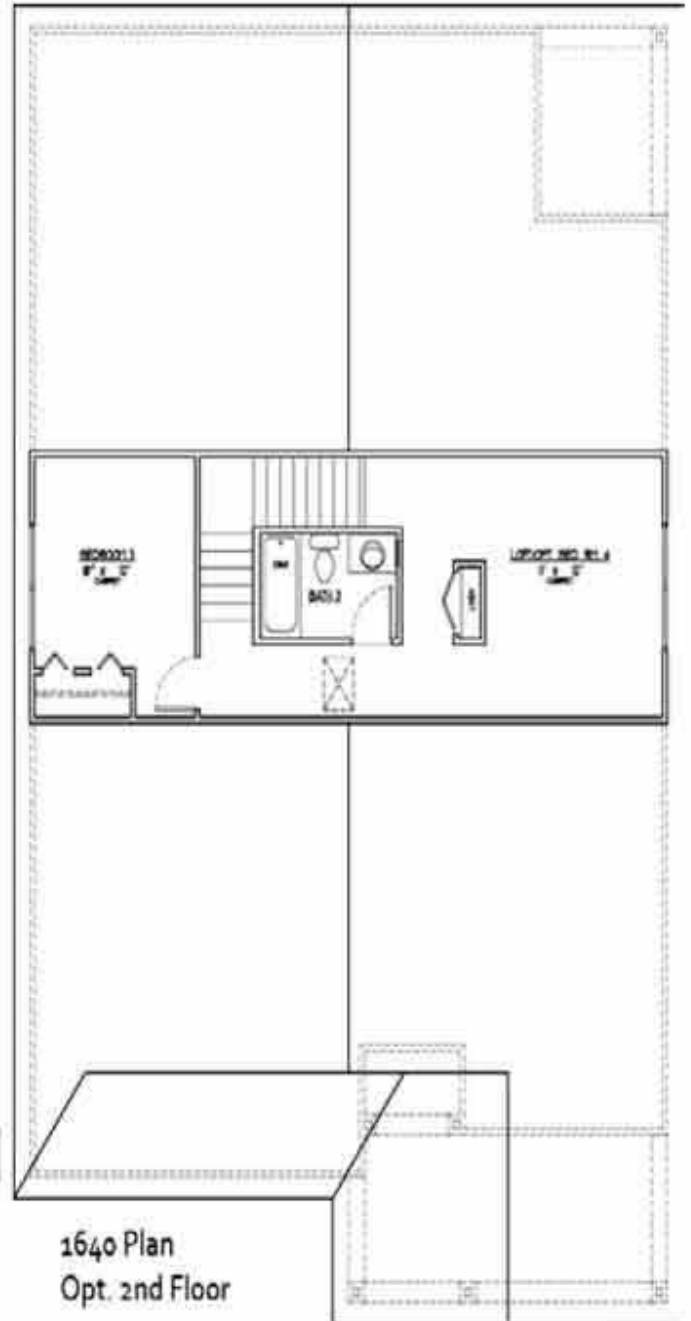

The Hamlets of Rocky River

The Essex

1,640 square feet

Second Floor 500 sq ft (optional)

thehamletsorockyriver.com

For more information, please contact Colleen Rock at 440.895.1111 or colleen@colleenrock.com.