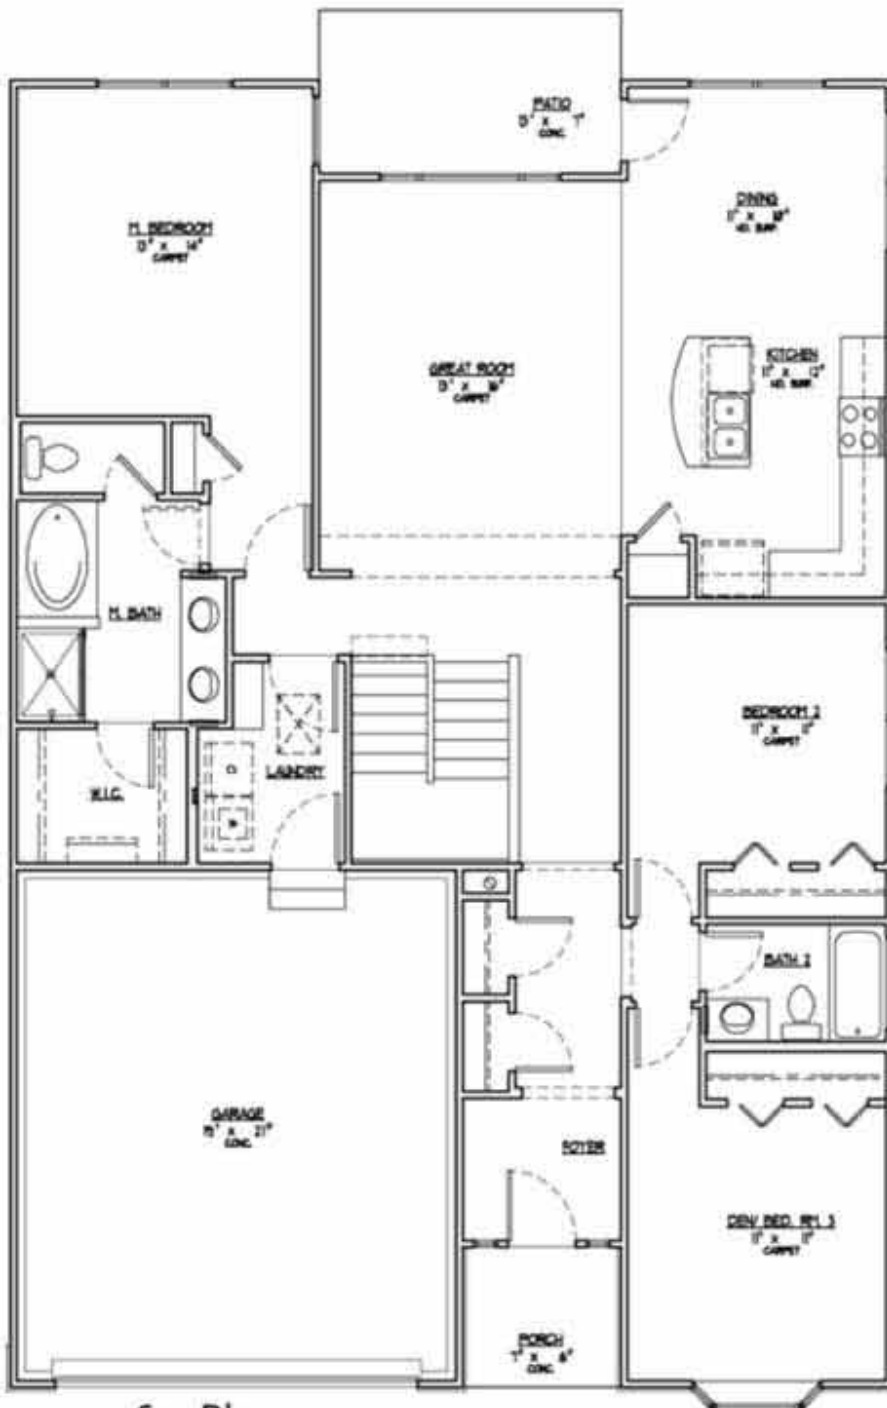

The Hamlets of Rocky River

The Abbingdon

1,650 square feet

Second Floor 500 sq ft (optional)

1650 Plan

1650 Plan
Opt. 2nd Floor

thehamletsorockyriver.com

For more information, please contact
Colleen Rock at 440.895.1111 or
colleen@colleenrock.com.