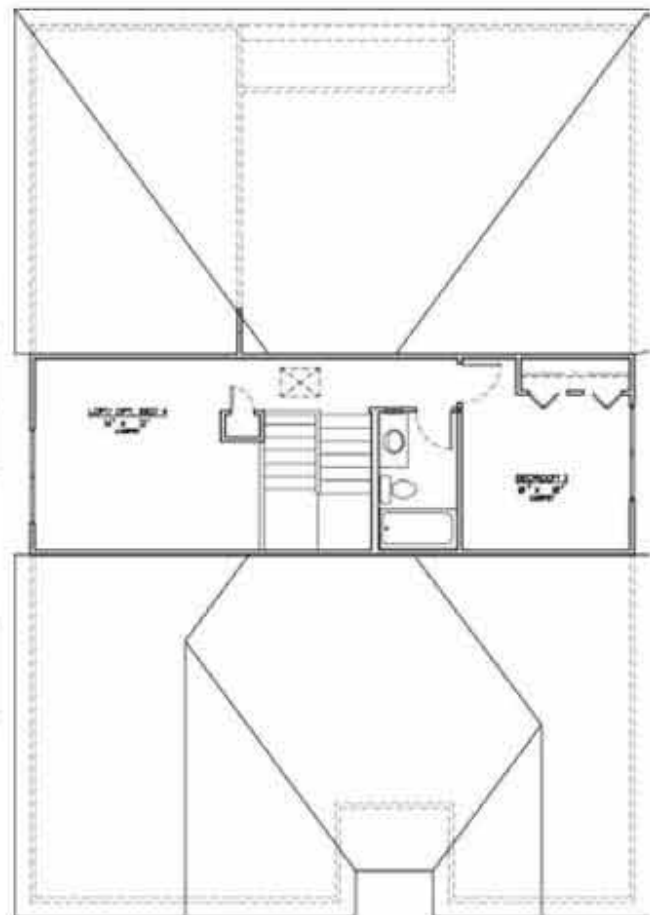

The Hamlets of Rocky River

The Abbingdon

1,650 square feet

Second Floor 500 sq ft (optional)

1650 Plan

1650 Plan
Opt. 2nd Floor

thehamletsorockyriver.com

For more information, please contact
Colleen Rock at 440.895.1111 or
colleen@colleenrock.com.